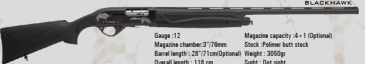

**DIRECT LOADING
SYSTEM**

SEMI AUTOMATIC SHOTGUN

**TOMAHAWK IMPERIAL
SERIES**

SEADUL

HUNTER

KARTAL

IMPERIAL

MIR

MARTI

BLACKHAWK