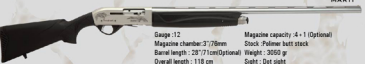

**DIRECT LOADING
SYSTEM**

SEMI AUTOMATIC SHOTGUN

**TOMAHAWK IMPERIAL
SERIES**

SEADUL

HUNTER

KARTAL

IMPERIAL

MIR

MARTI

BLACKHAWK