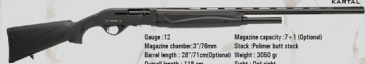

**DIRECT LOADING
SYSTEM**

SEMI AUTOMATIC SHOTGUN

**TOMAHAWK IMPERIAL
SERIES**

SEADUL

HUNTER

KARTAL

IMPERIAL

MIR

MARTI

BLACKHAWK